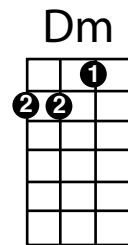

Catch my Disease Ben Lee

C Dm F G
My head is a box full of nothing, and thats the way I like it.

C Dm F G
My gardens a secret compartment, and thats the way I like it.

C Dm
Our body's a dream that turns violent,
F G F G
and thats the way I like it, and thats the way I like it

C Dm F G
The winter is long in the city, and that's the way I like it

Chorus

C Dm F G C Dm F G
So pleeeeeease baby please
C Dm F G
Open your heart
C Dm F G
Catch my disease

2 beats each chord

C Dm F G
I was backstage in Pomona, and thats the way I like it.