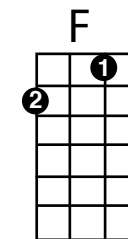

C Dm F G
I was backstage in Pomona, and thats the way I like it.

C Dm F G
She drank beer with Coca Cola, and thats the way I like it.
F G
and thats the way I like it.