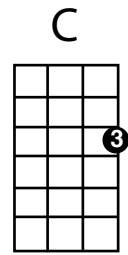

Catch my Disease Ben Lee

C Dm F G
My head is a box full of nothing, and thats the way I like it.

C Dm F G
My gardens a secret compartment, and thats the way I like it.

C Dm
Our body's a dream that turns violent,
F G F G
and thats the way I like it, and thats the way I like it

C Dm F G
The winter is long in the city, and that's the way I like it

Chorus

C Dm F G C Dm F G
So pleeeeeease baby please
C Dm F G
Open your heart
C Dm F G
Catch my disease

2 beats each chord

C Dm F G
I was backstage in Pomona, and thats the way I like it.