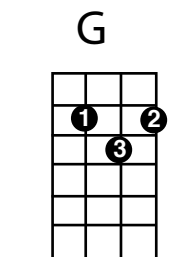

Chorus

C Dm F G
They play good Charlotte on the radio, and thats the way I like it.

C Dm
They play Sleepy Jackson on the radio,
F G F G
and thats the way I like it, and thats the way I like it

C Dm
I hear Beyonce on the radio,
F G F G
and thats the way I like it cos thats the way I like it

C Dm F G
They don't play me on the radio, and thats the way I like it