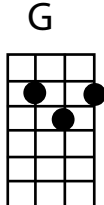

Into My Arms (Nick Cave 1997)

Intro FCFC

F **C**
I don't believe in an interventionist god
F **C**
But I know darling that you do
F **C**
But if I did I would kneel down and ask him
F **C**
Not to intervene when it came to you
F
Not to touch a hair on your head
Dm
To leave you as you are
G
And if he felt he had to direct you
Em **G**
Then direct you into my arms

Chorus:

Dm **C**
Into my arms, O Lord. Into my arms, O Lord
Dm **C**
Into my arms, O Lord. Into my arms

Verse 2

F **C**
And I don't believe in the existence of Angels
F **C**
But looking at you I wonder if that's true
F **C**
But if I did I would summon them together
F **C**
And ask them to watch over you
F
To each burn a candle for you
Dm
To make bright and clear your path
G
And to walk, like Christ, in grace and love
Em **G**
And guide you into my arms

Chorus

Verse 3

F **C**
But I believe in Love
F **C**
And I know that you do too
F **C**
And I believe in some kind of path
F **C**
That we can walk down, me and you
F
So keep your candles burning
Dm
And make her journey bright and pure
G
That she will keep returning
Em **G**
Always and evermore.

Chorus

Variation - Chords can be played by an alternative to strumming. They may be played by alternately plucking the C and E strings together and then the G and A strings together. While doing this hold down the appropriate chords.