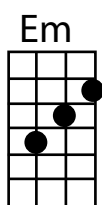

Into My Arms (Nick Cave 1997)

Intro FCFC

F **C**
I don't believe in an interventionist god
F **C**
But I know darling that you do
F **C**
But if I did I would kneel down and ask him
F **C**
Not to intervene when it came to you
F
Not to touch a hair on your head
Dm
To leave you as you are
G
And if he felt he had to direct you
Em **G**
Then direct you into my arms

Chorus:

Dm **C**
Into my arms, O Lord. Into my arms, O Lord
Dm **C**
Into my arms, O Lord. Into my arms

Verse 2

F **C**
And I don't believe in the existence of Angels
F **C**
But looking at you I wonder if that's true
F **C**
But if I did I would summon them together
F **C**
And ask them to watch over you
F
To each burn a candle for you
Dm
To make bright and clear your path
G
And to walk, like Christ, in grace and love
Em **G**
And guide you into my arms

Chorus

Verse 3

F **C**
But I believe in Love
F **C**
And I know that you do too
F **C**
And I believe in some kind of path
F **C**
That we can walk down, me and you
F
So keep your candles burning
Dm
And make her journey bright and pure
G
That she will keep returning
Em **G**
Always and evermore.

Chorus

Variation - Chords can be played by an alternative to strumming. They may be played by alternately plucking the C and E strings together and then the G and A strings together. While doing this hold down the appropriate chords.