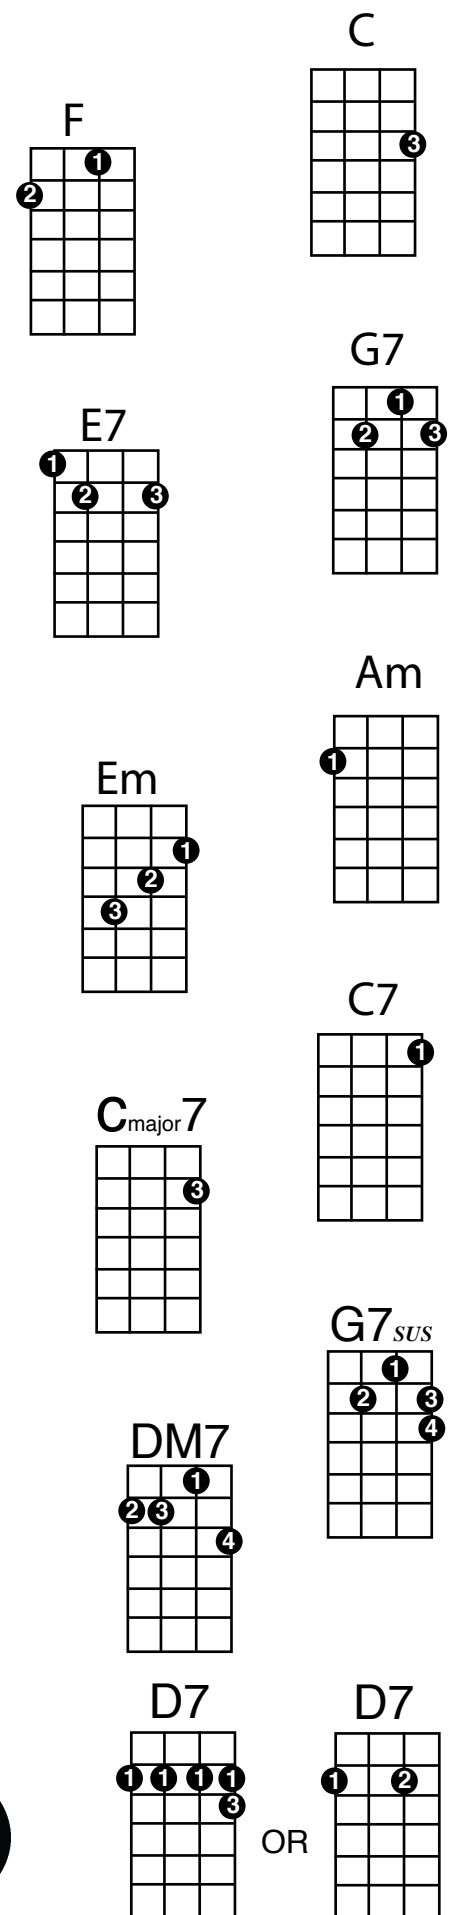

Will You Still Love Me Tomorrow

Shirelles

Intro- F |||G7 |||C |||G7 |||

C **F** **G7**
Tonight you're mine com-pletely

C **G7sus**
You give your love... so sweetly

E7 **Am** **F**
To-night, the light of love is in your eyes

F **G7** **C** **G7sus**
But will you love me to-morrow?

C **F** **G7**
Is this a lasting treasure

C **G7sus**
Or just a moment's plea-sure?

E7 **Am** **F**
Can I believe the magic of your sighs?

F **G7** **C** **C7**
Will you still love me to-morrow?

Bridge

F **Em** **F**
Tonight with words un-spoken

G7 **C** **C7**
You say that I'm the only one

F **Em**
But will my heart be broken

Am **D7** **Dm7** **G7sus**
When the night meets the morning sun?

C **F** **G7**
I'd like to know... that your love

C **G7sus**
Is a love I can... be sure of,

Em **Am**
So tell me now, and I won't ask again

F **G7** **C**
Will you still love me to-morrow?

F **G7** **Cmajor7**
Will you still love me to-morrow?

OR