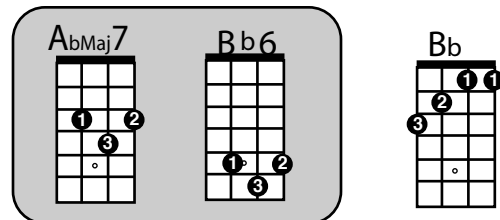

Verse 3

C Em F C
I hear babies cry, I watch them grow

F C E7 Am
They'll learn so much more than I'll ever know

F G7 Abmaj7 Bb6
And I think to myself what a wonderful world

F G7 Abmaj7 Bb6
Yes I think to myself what a wonderful world.