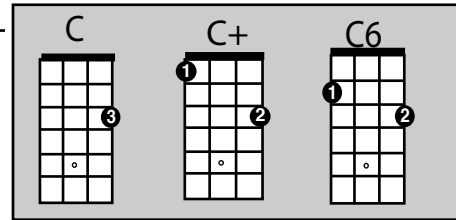

What a Wonderful World *Louis Armstrong*

6
-
8

Intro - **Abmaj7 Fm6 G7sus G7**

Verse 1

C Em F C
I see trees of green, red roses too

F C E7 Am
I see them bloom for me and you

F G7 C C+ C6 C+
And I think to myself what a wonderful world

Verse 2

C Em F C
I see skies of blue and clouds of white

F C E7 Am
The bright blessed day, the dark sacred night

F G7 C F F C
And I think to myself what a wonderful world

Bridge

G C
The colours of the rainbow, so pretty in the sky