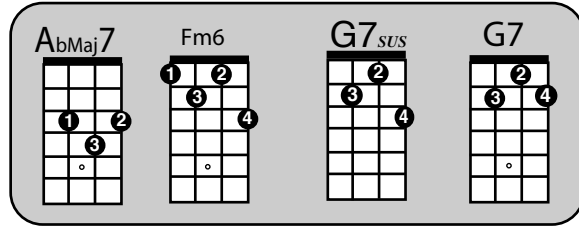

What a Wonderful World *Louis Armstrong*

6
-
8

Intro - **Abmaj7 Fm6 G7sus G7**

Verse 1

C Em F C
I see trees of green, red roses too

F C E7 Am
I see them bloom for me and you

F G7 C C+ C6 C+
And I think to myself what a wonderful world

Verse 2

C Em F C
I see skies of blue and clouds of white

F C E7 Am
The bright blessed day, the dark sacred night

F G7 C F F C
And I think to myself what a wonderful world

Bridge

G C
The colours of the rainbow, so pretty in the sky

G C
Are also on the faces of people goin' by

Am G Fmaj7 G
I see friends shakin' hands, sayin' "How do you do!"

Am Em Fm6 G7sus G7
They're really sayin' I love you

Verse 3

C Em F C
I hear babies cry, I watch them grow

Last line second time

F G7 C Bb A7
And I think to myself what a wonderful world

F G7 Abmaj7 Bb6 Cmaj7
Yes I think to myself what a wonderful world.