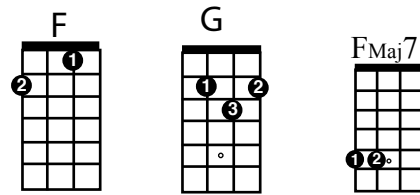

Bridge

G C
The colours of the rainbow, so pretty in the sky

G C
Are also on the faces of people goin' by

Am G Fmaj7 G
I see friends shakin' hands, sayin' "How do you do!"

Am Em Fm6 G7sus G7
They're really sayin' I love you