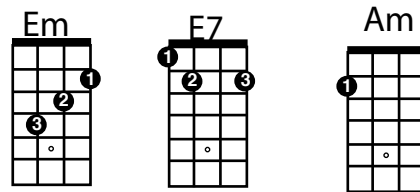

What a Wonderful World *Louis Armstrong*

6
-
8

Intro - **Abmaj7 Fm6 G7sus G7**

Verse 1

C Em F C
I see trees of green, red roses too

F C E7 Am
I see them bloom for me and you

F G7 C C+ C6 C+
And I think to myself what a wonderful world

Verse 2

C Em F C
I see skies of blue and clouds of white

F C E7 Am
The bright blessed day, the dark sacred night

F G7 C F F C
And I think to myself what a wonderful world

Bridge

G C
The colours of the rainbow, so pretty in the sky

G C
Are also on the faces of people goin' by

Am G Fmaj7 G
I see friends shakin' hands, sayin' "How do you do!"

Am Em Fm6 G7sus G7
They're really sayin' I love you

Verse 3

C Em F C
I hear babies cry, I watch them grow

Last line second time

F G7 C Bb A7
And I think to myself what a wonderful world

F G7 Abmaj7 Bb6 Cmaj7
Yes I think to myself what a wonderful world.