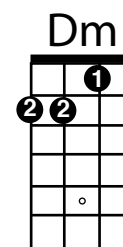

Wooden Heart

Intro, Time 4/4 C / F C F C F G7 /

Tacet C G7 C
Can't you see I love you, Please don't break my heart in two

C#* G7 C///
That's not hard to do, 'Cause I don't have a wooden heart

Tacet C G7 C
And if you say goodbye, Then I know that I would cry

C#* G7 C/F/C/
Maybe I would die, 'Cause I don't have a wooden heart

Tacet G7 C Dm C C7 F C///G7
There's no strings upon this love of mine, It was always you from the start

C G7 C
Treat me nice, Treat me good, Treat me like you really should

Tacet G7 C Dm C C7 F C///G7/
There's no strings upon this love of mine, It was always you from the start

Tacet C G7
Sei mir gut, Sei mir gut

C
Sei mir wie du wirklich sollst, Wie du wirklich sollst

C#* G7 C/F/C/F/C/F/CG7C
'Cause I don't have a wooden heart