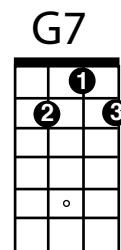

Wooden Heart

Intro, Time 4/4 C / F C F C F G7 /

Tacet C G7 C
Can't you see I love you, Please don't break my heart in two

C#* G7 C///
That's not hard to do, 'Cause I don't have a wooden heart

Tacet C G7 C
And if you say goodbye, Then I know that I would cry

C#* G7 C/F/C/
Maybe I would die, 'Cause I don't have a wooden heart

Tacet G7 C Dm C C7 F C///G7
There's no strings upon this love of mine, It was always you from the start

C G7 C
Treat me nice, Treat me good, Treat me like you really should

C#* G7 C///G7
'Cause I'm not made of wood, And I don't have a wooden heart

Instrumental all of the above (Harmonica)

C G7 C
Muss i denn, muss i denn, Zum Stadtele hinaus, Stadtele hinaus

CC#* G7 C///
Und du, mein schat, bleibst hier?

Tacet G7 C Dm C C7 F C///G7/
There's no strings upon this love of mine, It was always you from the start

Tacet C G7
Sei mir gut, Sei mir gut

C
Sei mir wie du wirklich sollst, Wie du wirklich sollst

C#* G7 C/F/C/F/C/F/CG7C
'Cause I don't have a wooden heart