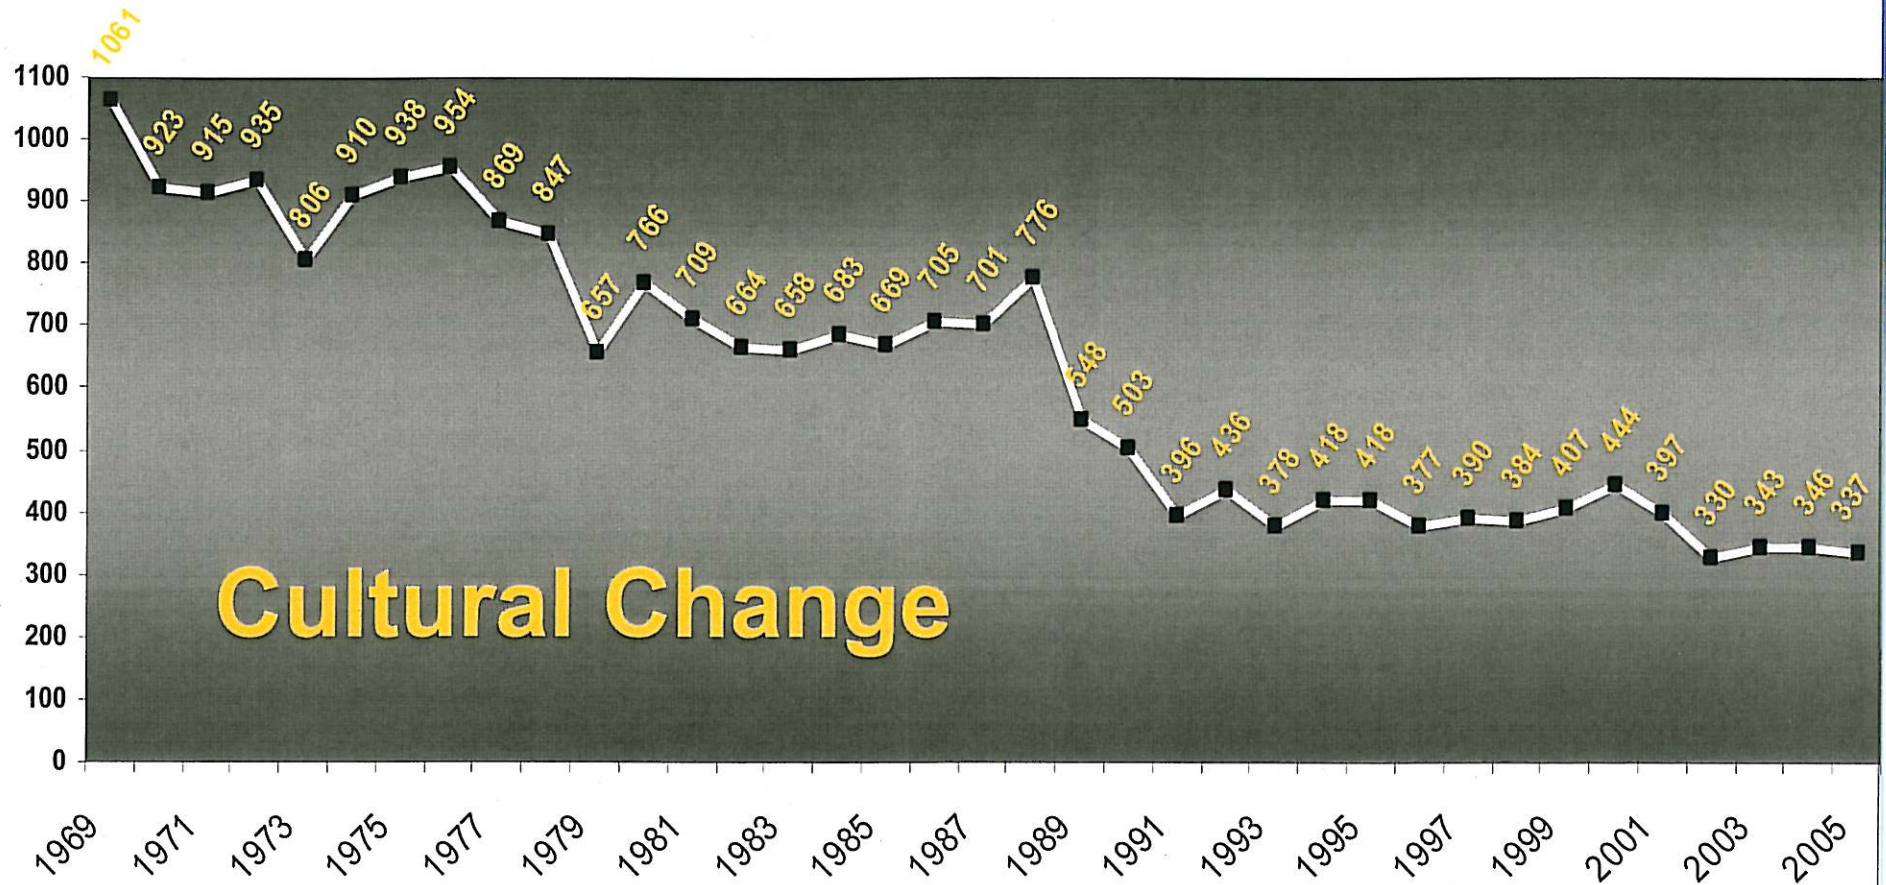

VICTORIA POLICE

Annual Victorian Road Deaths, 1969 - 2006

Over 30 years the motor vehicle fleet in Australia has increased by 151%, whilst the population has increased by 50%