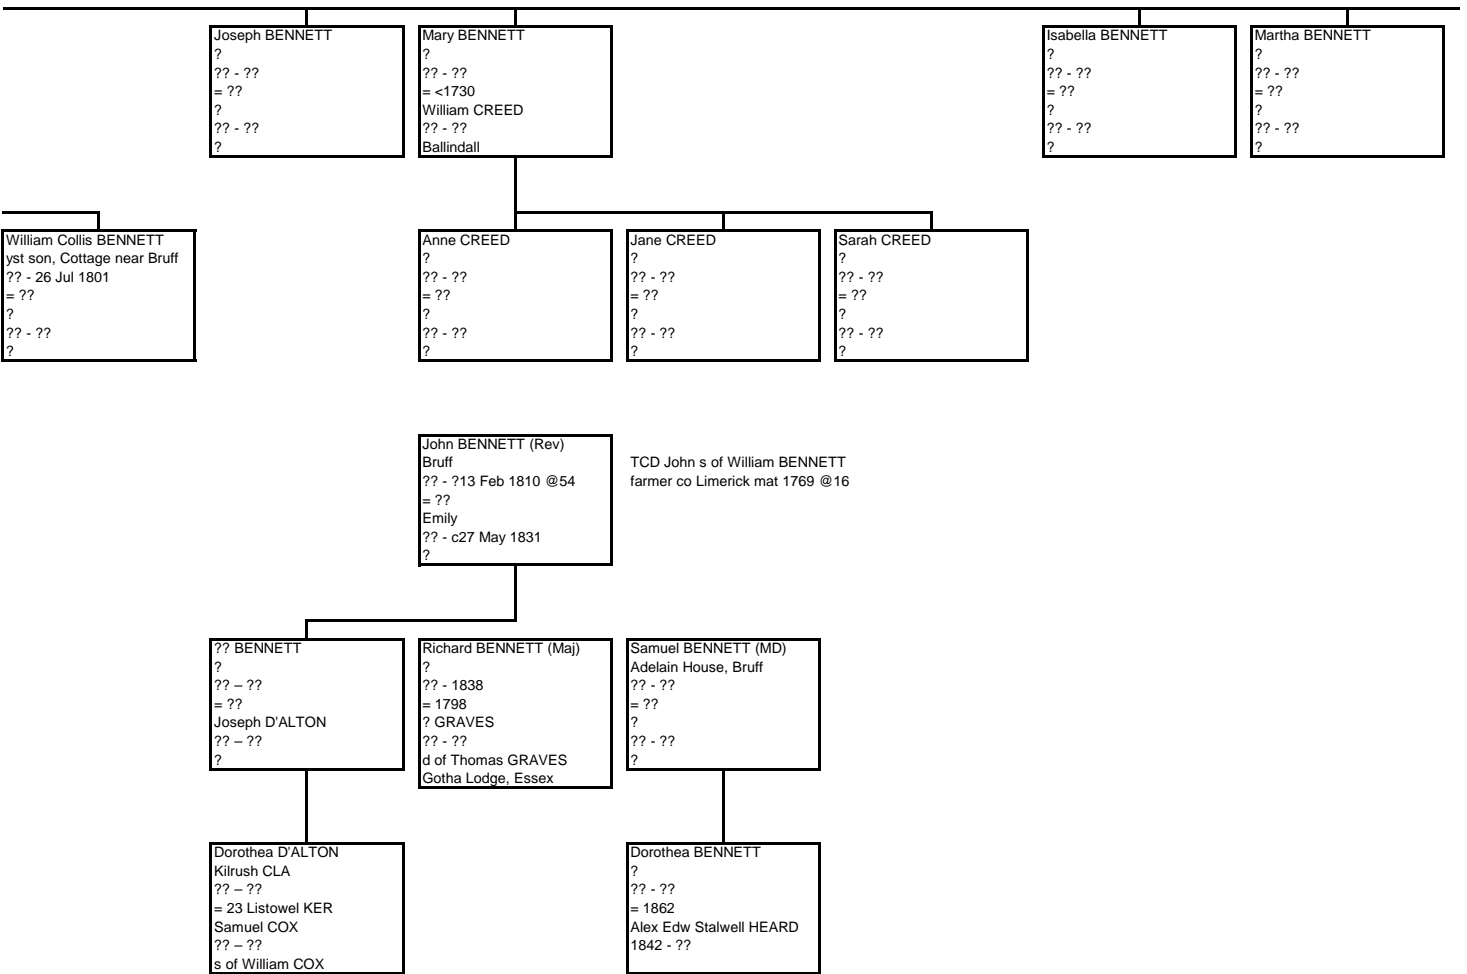

Susanna BENNETT
?
?? - 10 May 1813 @ 56
= ??
George JACKSON
?? - ?<1813
?

will d17 Mar 1758 pr 5 Mar 1768

in England in 1768

George BENNETT
Signed Kilfinane Vestry Book 1766
?? - ??
= ??
?
?? - ??
?

Hugh BENNETT
Bosnetstown (2nd son in 1763)
c1747 - ??
= <1770
Amy WHEELER
?? - 1826
?