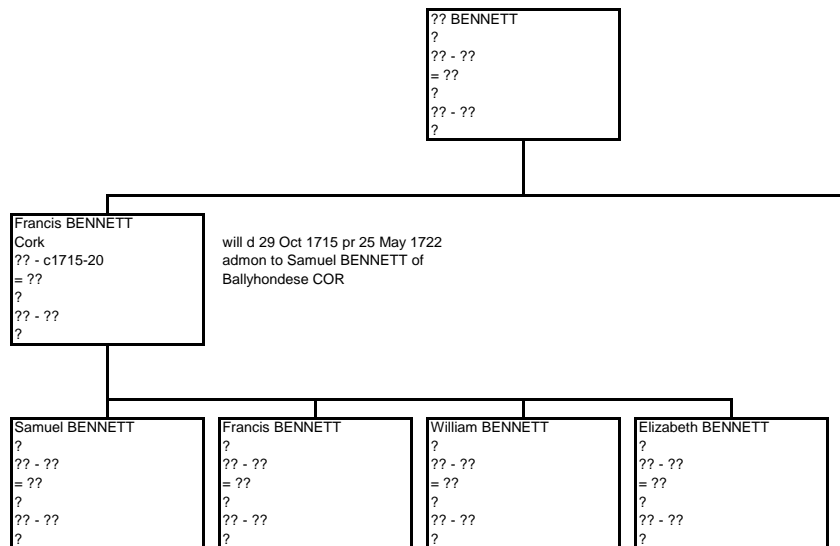

Susanna BENNETT
?
?? - 10 May 1813 @ 56
= ??
George JACKSON
?? - ?<1813
?

will d17 Mar 1758 pr 5 Mar 1768

in England in 1768

George BENNETT
Signed Kilfinane Vestry Book 1766
?? - ??
= ??
?
?? - ??
?

Hugh BENNETT
Bosnetstown (2nd son in 1763)
c1747 - ??
= <1770
Amy WHEELER
?? - 1826
?