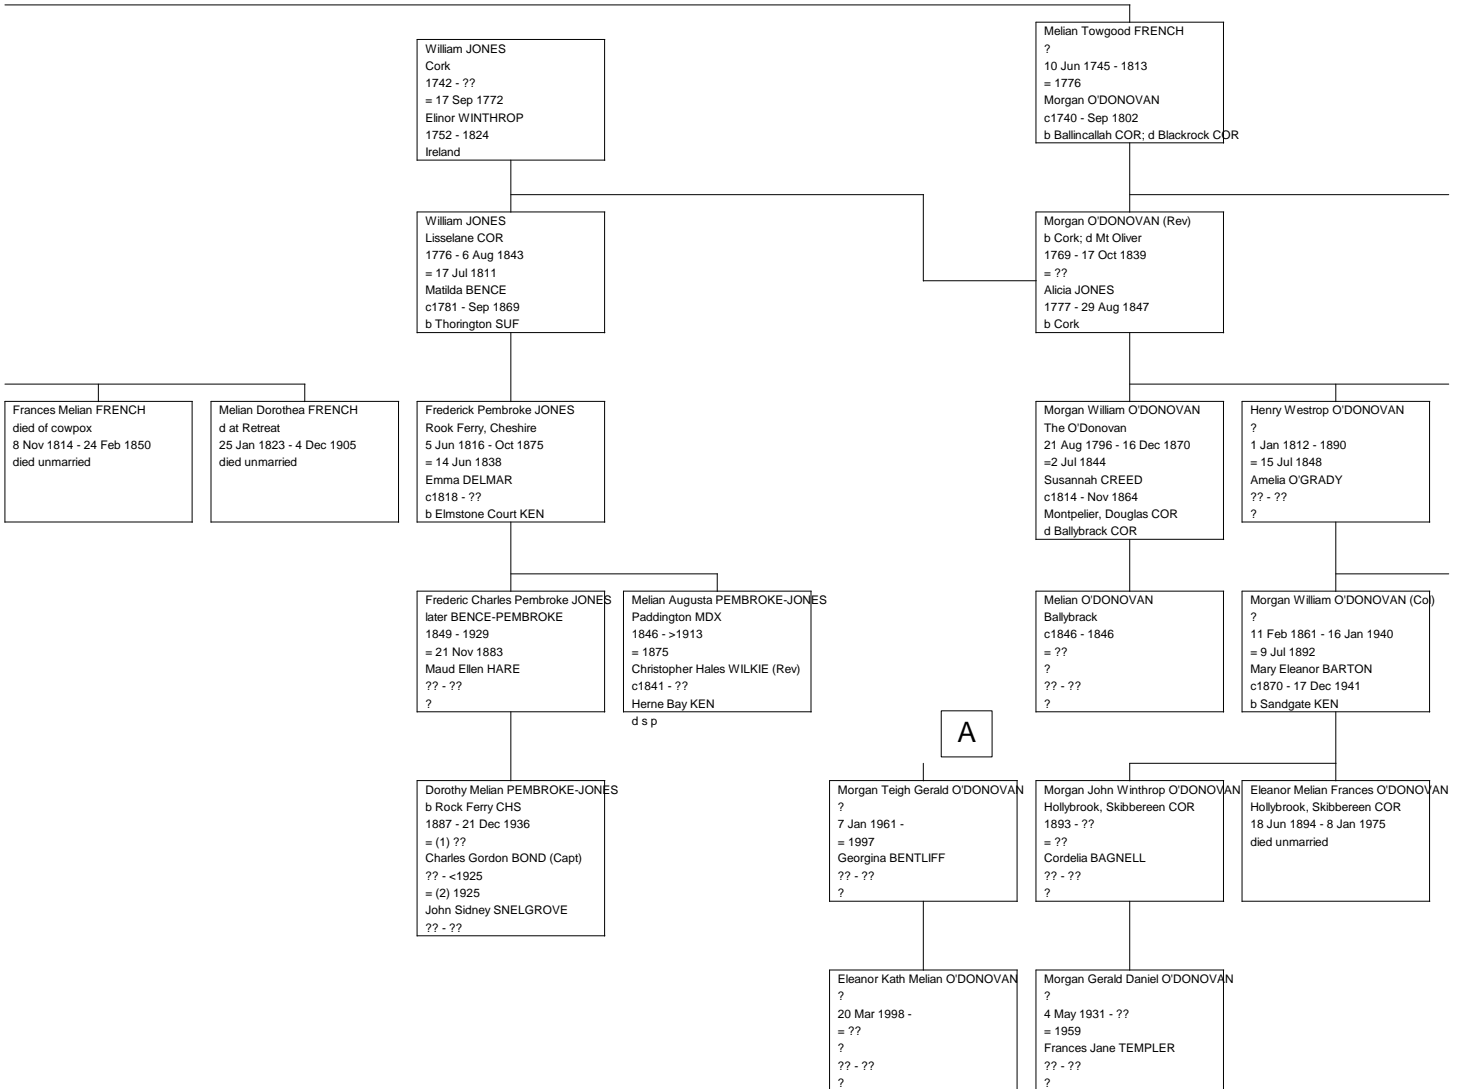

First person known to have borne
the name Melian.
Called Meliana in Lodge's Peerage
of Ireland

d Axminster DEV

Alderman of Cork
see C for his sister Susan LOVE