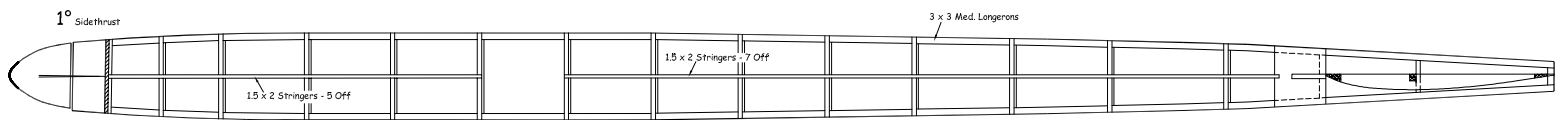

AILBASS

By Rene JOSSIEN