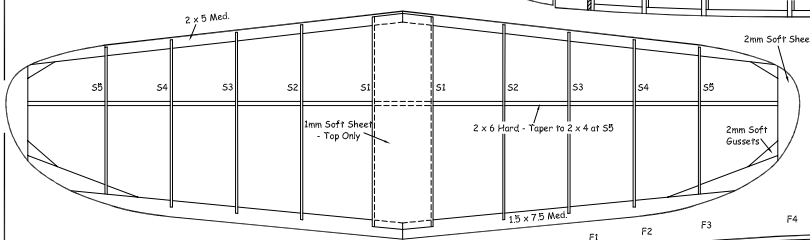

AILBASS

By Rene JOSSIEN