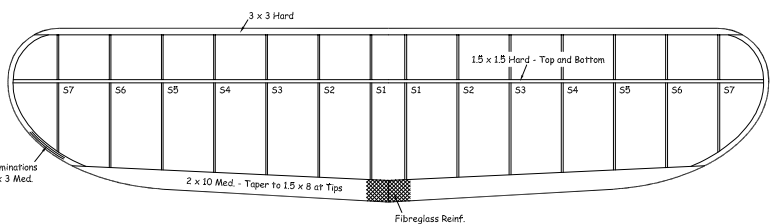

Motor: 6 Strands 1 x 6 Pinelli - 10gm.

# FERION

By Guy GIUDICI

- W1
- W1, W2 - Imm Med. Quarter Grain - W1, 3 Off - W2, 26 Off
- W13 - Imm Med. Quarter Grain - 2 Off
- W14 - Imm Med. Quarter Grain - 2 Off
- W15 - Imm Med. Quarter Grain - 2 Off
- (W3 - W13 Cut using "Sandwich" Method - 2 Off Each)

- S1 - Imm Med. Quarter Grain - 2 Off
- S6 - Imm Med. Quarter Grain - 2 Off
- S7 - Imm Med. Quarter Grain - 2 Off
- (Cut all Intermediate Ribs Using the Sandwich Method Using S1 - S6 Templates)