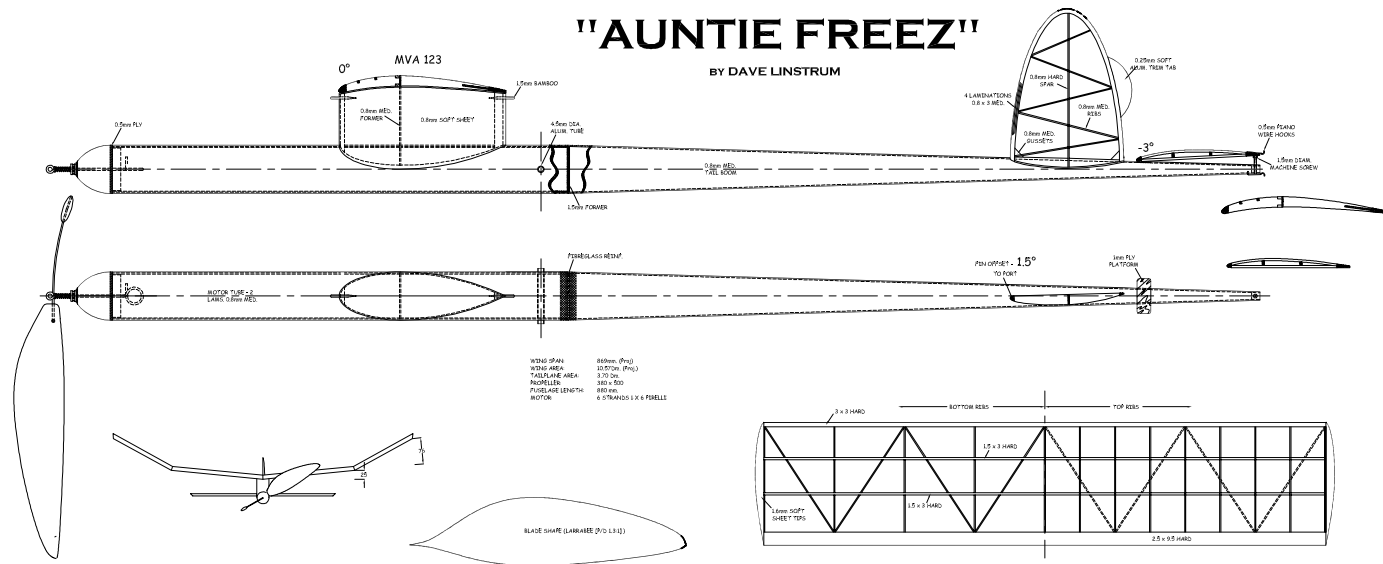

"AUNTIE FREEZ"

BY DAVE LINSTRUM