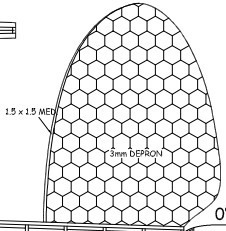

# "WIDLESZEK"

by Stanislas ZURAD

WING AREA: 9.83 Dm. Sq.  
 TAILPLANE AREA: 2.92 Dm. Sq.  
 WING SPAN: 1038mm. (980 Proj.)  
 PROPELLER: 446 x 500  
 O.A. LENGTH: 830 mm  
 MOTOR: 6 STRANDS 1 x 6 PIRELLI