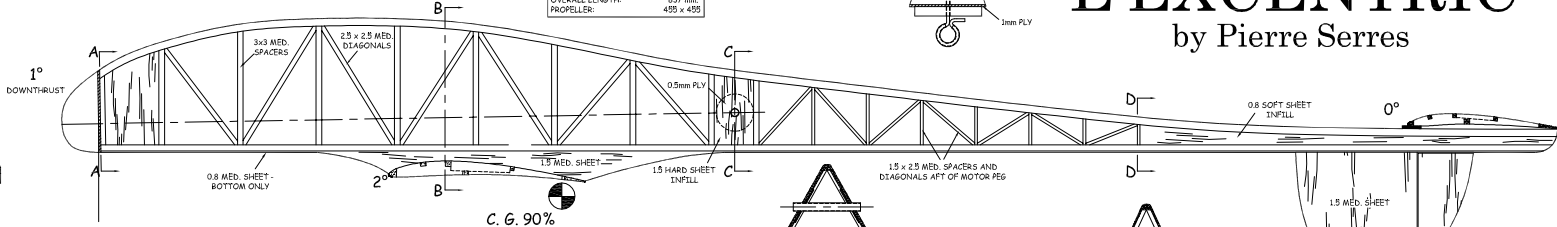

L'EXCENTRIC

by Pierre Serres