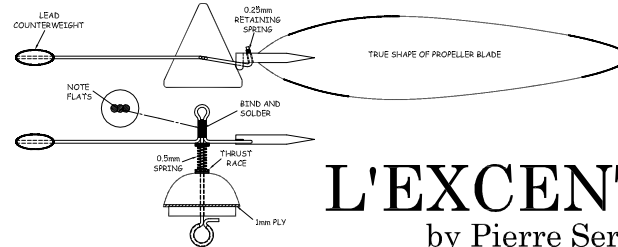

L'EXCENTRIC

by Pierre Serres

- S1 - 15 SOFT QUARTER GRAIN - 15 OFF
- W1 - 15 SOFT QUARTER GRAIN - 28 OFF
- W2 - 13 SOFT QUARTER GRAIN - 2 OFF
- W3 - 13 SOFT QUARTER GRAIN - 2 OFF