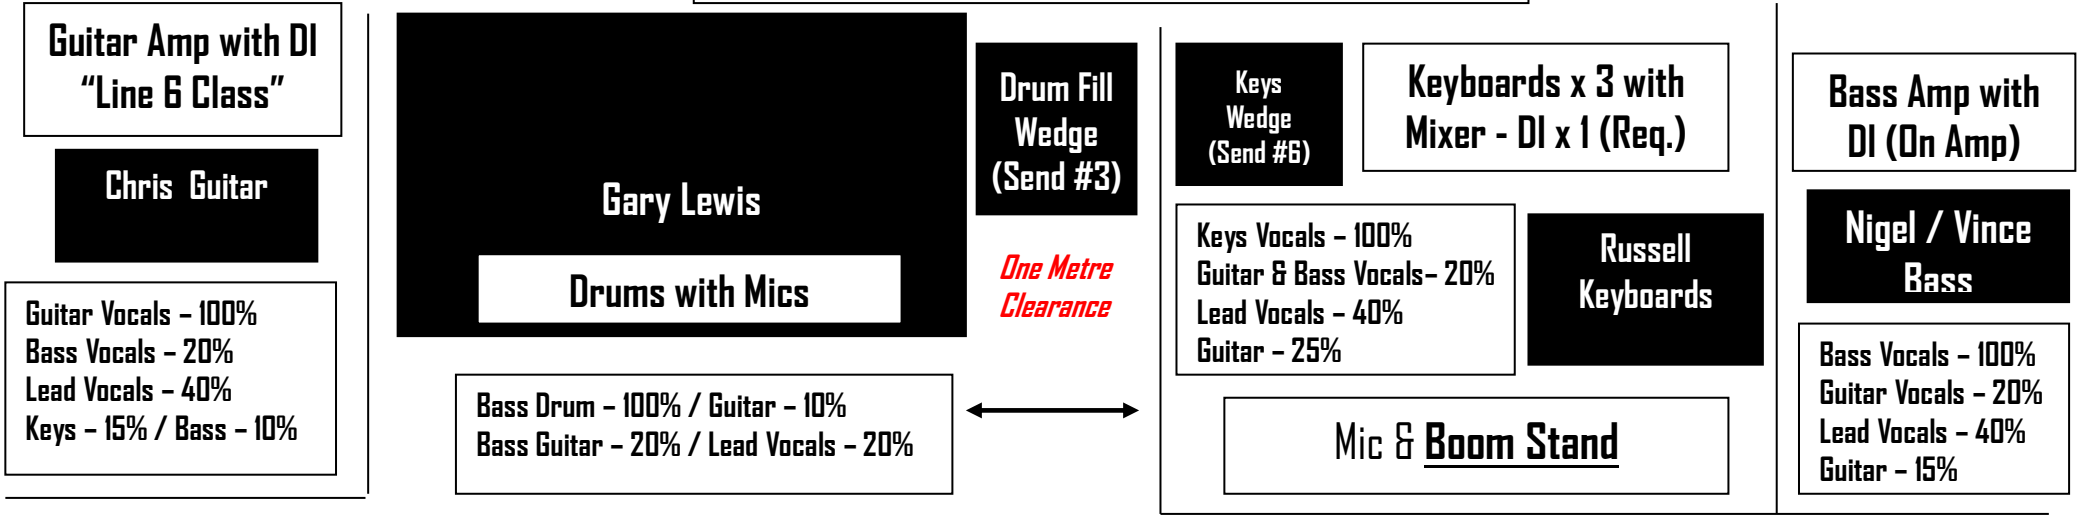

Hit Factory Stage Layout & Foldback Req.

Stage Size - Min 6 metres x 4 metres

Front line performance area to be kept clear

4 Wedges across the front at each microphone

Plan position is as if you are looking at the stage from the audience.

Note: If only 4 Sends available, Bass & Guitar can share, Keys will use local foldback.